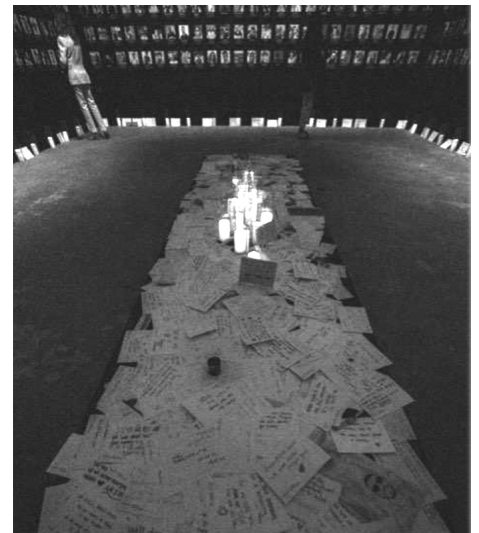

“Raise your hand if you’re a Zionist...this is your chance to get out...” – pro-Hamas protester

The threatening and intimidating

demand was called out aboard a New York City subway car as part of a call-and-response chant led by a pro-Palestinian group of protesters. The leader, with a Palestinian keffiyeh covering his head and face, ordered all passengers to repeat after him as he called for anyone who was a Zionist to raise their hand, and leave the subway. The rest of the protestors in the group echoed his words. The incident was on June 10 at the bustling 14th Street-Union Square subway station while the train was stopped with the car’s doors open. When no one responded, the anti-Israel protester announced, “OK, no Zionists, we’re good.” Police were called to the scene and protestors